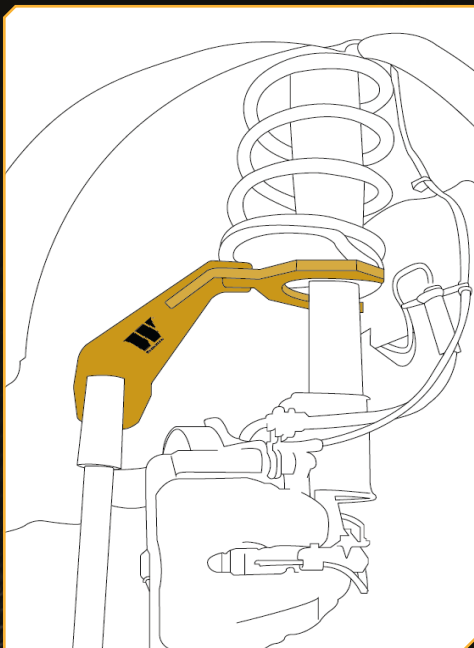

# STRUT MATE

COMBINED WITH THE WELZH TRANSMISSION TELESCOPIC VERTICAL JACK (997-WW)  
THE UNIVERSAL STRUT MATE IS AN EXCELLENT SOLUTION FOR SUPPORTING AND  
HOLDING THE STRUT OF THE CAR.

## Information

---

- » FOR USE WITH ANY WELZH TRANSMISSION JACKS (997-WW, 4055-WW, 4056-WW).
- » PROVIDES A HIGHLY EFFICIENT SOLUTION FOR SUPPORTING AND HOLDING THE STRUT IN PLACE.

## Guidelines

---

- » DESIGNED TO SUPPORT AND HOLD THE STRUT WHEN IT IS MOUNTED ON A VEHICLE.
- » IT PREVENTS STRUT FROM MOVING DOWNWARDS WHEN IT IS DISMOUNTED FROM THE SUSPENSION ARM.
- » THE STRUT MATE MUST BE POSITIONED UNDER THE STRUT ASSEMBLY SO THAT IT CANNOT SLIP OFF.
- » OPERATOR MUST MAKE SURE THAT POSSIBLE RUST ON STRUT ASSEMBLY DOES NOT CAUSE ASSEMBLY TO COME FREE DUE TO POOR GRIP.

## Instructions

- » THE TRANSMISSION JACK WITH THE STRUT MATE SHOULD BE GUIDED INTO THE MUDGUARD SO THAT THE SADDLE CAN BE PLACED SO FAR UNDER THE STRUT ASSEMBLY THAT THE MARKED LIFTING POINTS ARE SUPPORTED.
- » IF THE SADDLE IS PLACED HORIZONTALLY ON THE STRUT AND FITS PROPERLY AROUND IT, THEN THE LIFTING SYSTEM OF THE JACK CAN BE ACTIVATED, PRESSING THE SADDLE FIRMLY UNDER THE STRUT ASSEMBLY. KEEP IN MIND THAT THE TOOL IS NOT INTENDED TO COMPRESS THE SPRING OF THE STRUT, ONLY TO SUPPORT AND HOLD IT.
- » PLEASE INSPECT THE TOOL BEFORE USE. CHECK FOR DAMAGE, CRACKS AND BENT, LOOSE AND MISSING PARTS, AS WELL AS ANY CONDITION THAT COULD INHIBIT THE PROPER FUNCTION OF THE TOOL.