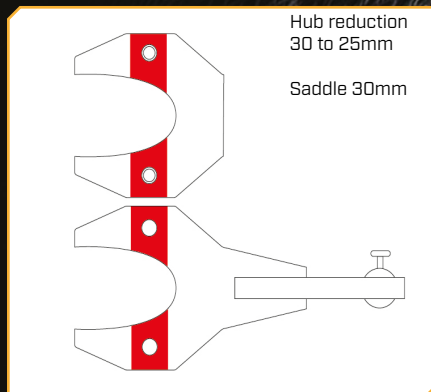

# STRUT MATE

COMBINED WITH THE WELZH TRANSMISSION TELESCOPIC VERTICAL JACK (997-WW)  
THE UNIVERSAL STRUT MATE IS AN EXCELLENT SOLUTION FOR SUPPORTING AND  
HOLDING THE STRUT OF THE CAR.

## Information

---

- » FOR USE WITH ANY WELZH TRANSMISSION JACKS (997-WW, 4055-WW, 4056-WW).
- » PROVIDES A HIGHLY EFFICIENT SOLUTION FOR SUPPORTING AND HOLDING THE STRUT IN PLACE.

## Guidelines

---

- » DESIGNED TO SUPPORT AND HOLD THE STRUT WHEN IT IS MOUNTED ON A VEHICLE.
- » IT PREVENTS STRUT FROM MOVING DOWNWARDS WHEN IT IS DISMOUNTED FROM THE SUSPENSION ARM.
- » THE STRUT MATE MUST BE POSITIONED UNDER THE STRUT ASSEMBLY SO THAT IT CANNOT SLIP OFF.
- » OPERATOR MUST MAKE SURE THAT POSSIBLE RUST ON STRUT ASSEMBLY DOES NOT CAUSE ASSEMBLY TO COME FREE DUE TO POOR GRIP.

## Instructions

- » THE TRANSMISSION JACK WITH THE STRUT MATE SHOULD BE GUIDED INTO THE MUDGUARD SO THAT THE SADDLE CAN BE PLACED SO FAR UNDER THE STRUT ASSEMBLY THAT THE MARKED LIFTING POINTS ARE SUPPORTED.
- » IF THE SADDLE IS PLACED HORIZONTALLY ON THE STRUT AND FITS PROPERLY AROUND IT, THEN THE LIFTING SYSTEM OF THE JACK CAN BE ACTIVATED, PRESSING THE SADDLE FIRMLY UNDER THE STRUT ASSEMBLY. KEEP IN MIND THAT THE TOOL IS NOT INTENDED TO COMPRESS THE SPRING OF THE STRUT, ONLY TO SUPPORT AND HOLD IT.
- » PLEASE INSPECT THE TOOL BEFORE USE. CHECK FOR DAMAGE, CRACKS AND BENT, LOOSE AND MISSING PARTS, AS WELL AS ANY CONDITION THAT COULD INHIBIT THE PROPER FUNCTION OF THE TOOL.